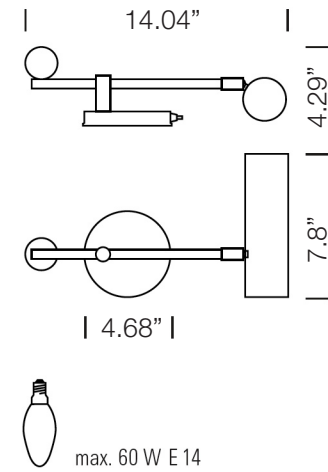

# masters of modernism

De Stijl Piano Lamp - Holland, circa 1928

DS 28 Chr  
Chrome plated metal parts.

DS 28 M  
Polished and varnished brass.

Each lamp is consecutively numbered and bears this logo: TECNOLUMEN