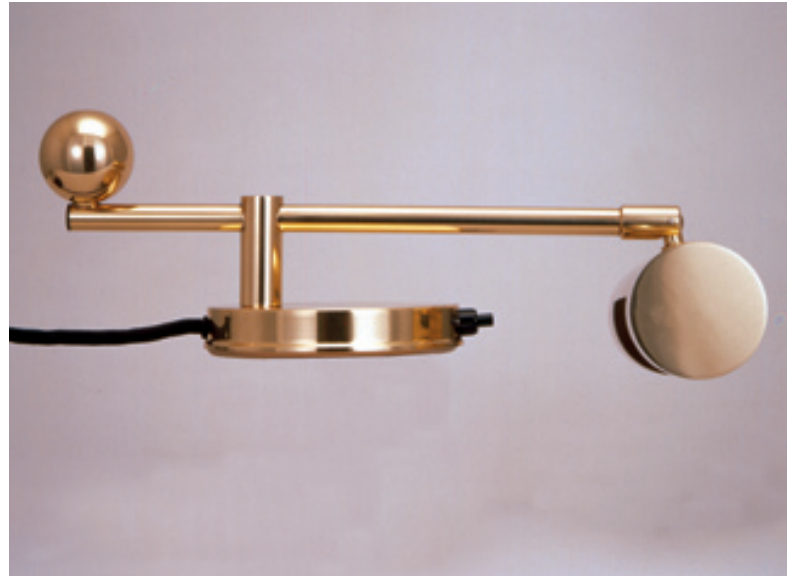

# masters of modernism

De Stijl Piano Lamp - Holland, circa 1928

DS 28 Chr  
Chrome plated metal parts.

DS 28 M  
Polished and varnished brass.

Each lamp is consecutively numbered and bears this logo: TECNOLUMEN