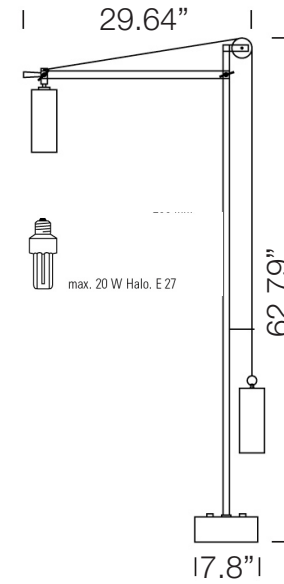

# masters of modernism

Bauhaus Floor Lamp with Counterweight, 1923

BH 23

The original of this lamp, from the periphery of the Bauhaus, shows typical construction details from the early Bauhaus period. Wall fixtures with similar mechanics were designed by Marianne Brandt and K. J. Jucker.

Nickel plated metal. Includes bulb.

Each lamp is consecutively numbered and bears this logo: 