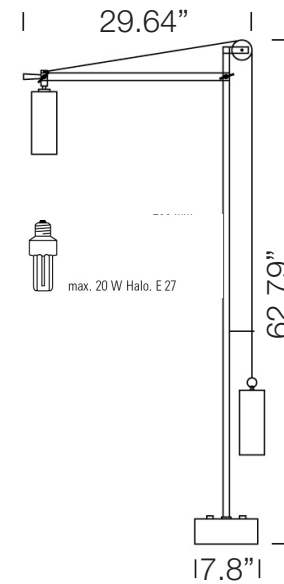

masters of modernism

Bauhaus Floor Lamp with Counterweight, 1923

BH 23

The original of this lamp, from the periphery of the Bauhaus, shows typical construction details from the early Bauhaus period. Wall fixtures with similar mechanics were designed by Marianne Brandt and K. J. Jucker.

Nickel plated metal. Includes bulb.

Each lamp is consecutively numbered and bears this logo: 