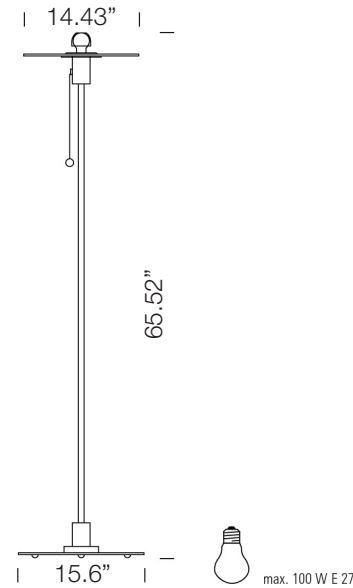

masters of modernism

Bauhaus Floor Lamp - Gyula Pap, 1923

BST 23

This floor lamp, now manufactured in series for the first time, was designed by the Hungarian Gyula Pap at the metal workshop of the Staatlichen Bauhaus in Weimar. One model of this lamp was found in the famous Bauhaus model home "Haus am Horn". The reproduction is faithful to the original, following Pap's specifications, and with the permission of the Bauhaus Archives in Berlin.

Lacquered black iron, nickel plated brass, frosted glass plate.
Includes anti-glare cap.

Each lamp is consecutively numbered and bears this logo: TECNOLUMEN
BAUHAUS