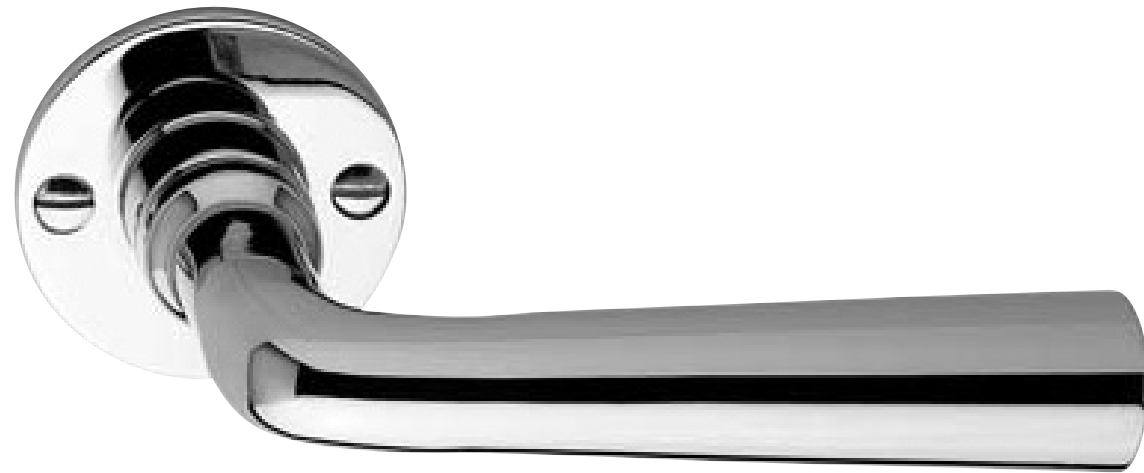

# masters of modernism

Ferdinand Kramer, 1925

The famous architect, Ferdinand Kramer designed this simple but elegant, conical shaped door handle in 1925. TECNOLINE is the only company, authorized by Kramer heirs, to produce the original Kramer handle.

FKD 25 Rd... Pair of levers, complete with round lever roses and spindle.

- ... Ni Polished and nickel plated.
- ... Ni Matt Matt brushed nickel plated.
- ... M Brass polished and clear lacquered.
- ... Chr Polished and chrome plated.

FKD 25 U... Pair of levers, complete with spindle and roses with concealed screws.