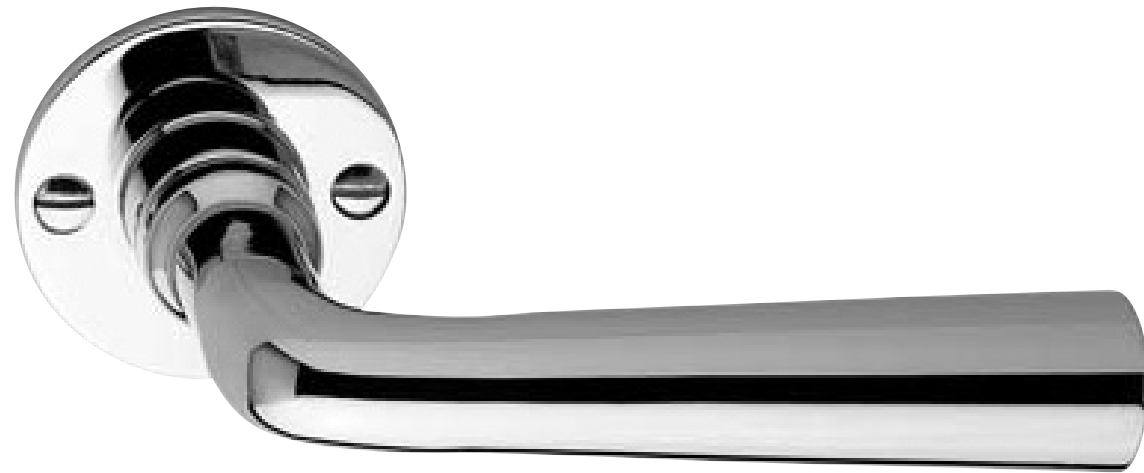

masters of modernism

Ferdinand Kramer, 1925

The famous architect, Ferdinand Kramer designed this simple but elegant, conical shaped door handle in 1925. TECNOLINE is the only company, authorized by Kramer heirs, to produce the original Kramer handle.

FKD 25 Rd... Pair of levers, complete with round lever roses and spindle.

- ... Ni Polished and nickel plated.
- ... Ni Matt Matt brushed nickel plated.
- ... M Brass polished and clear lacquered.
- ... Chr Polished and chrome plated.

FKD 25 U... Pair of levers, complete with spindle and roses with concealed screws.